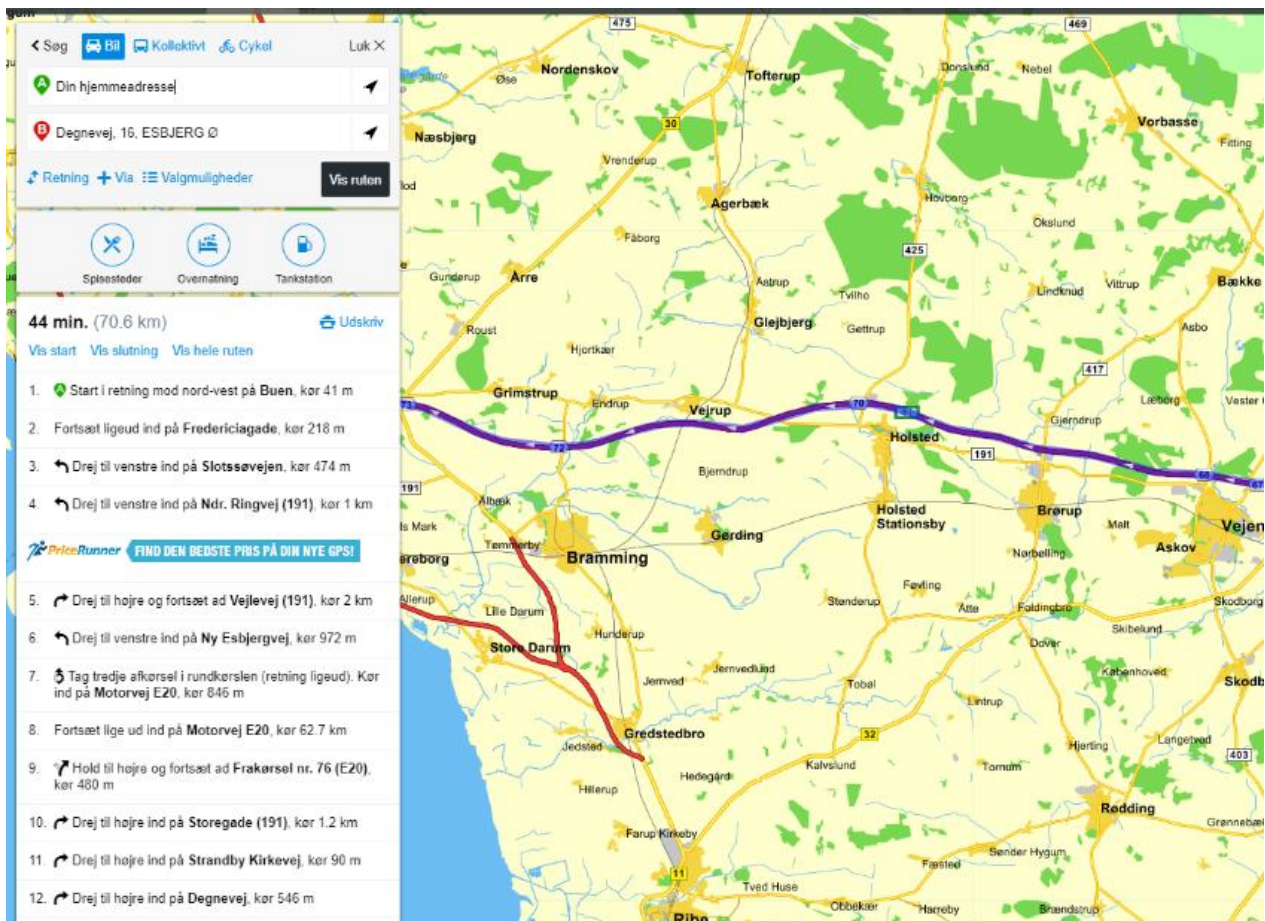

Krak.dk (Danske ansøgninger skal bruge krak)

- Udfyld din hjemmearræsse.
- Udfyld adresse til uddannelsesstedet eller praktiksted.
- Det er vigtigt at vi kan se rejseliden samt kilometerantal.